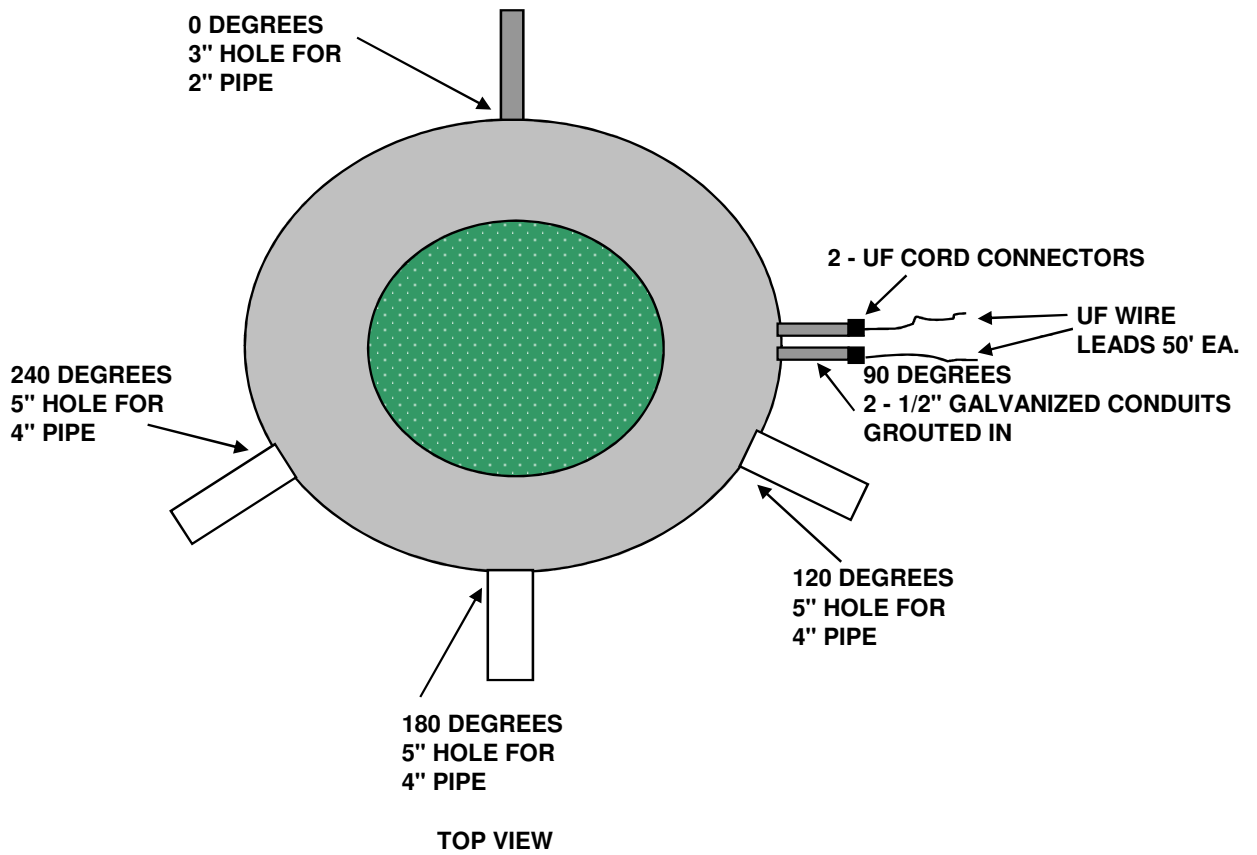

SIDE VIEW CUT AWAY

MCCREARY CONCRETE PRODUCTS, INC.
RUSHVILLE AND CARMEL, INDIANA
765-932-3058 OR 317-844-5157

36" DIAMETER RESIDENTIAL
SIMPLEX SEWAGE STATION

NOT TO SCALE

RC8192008