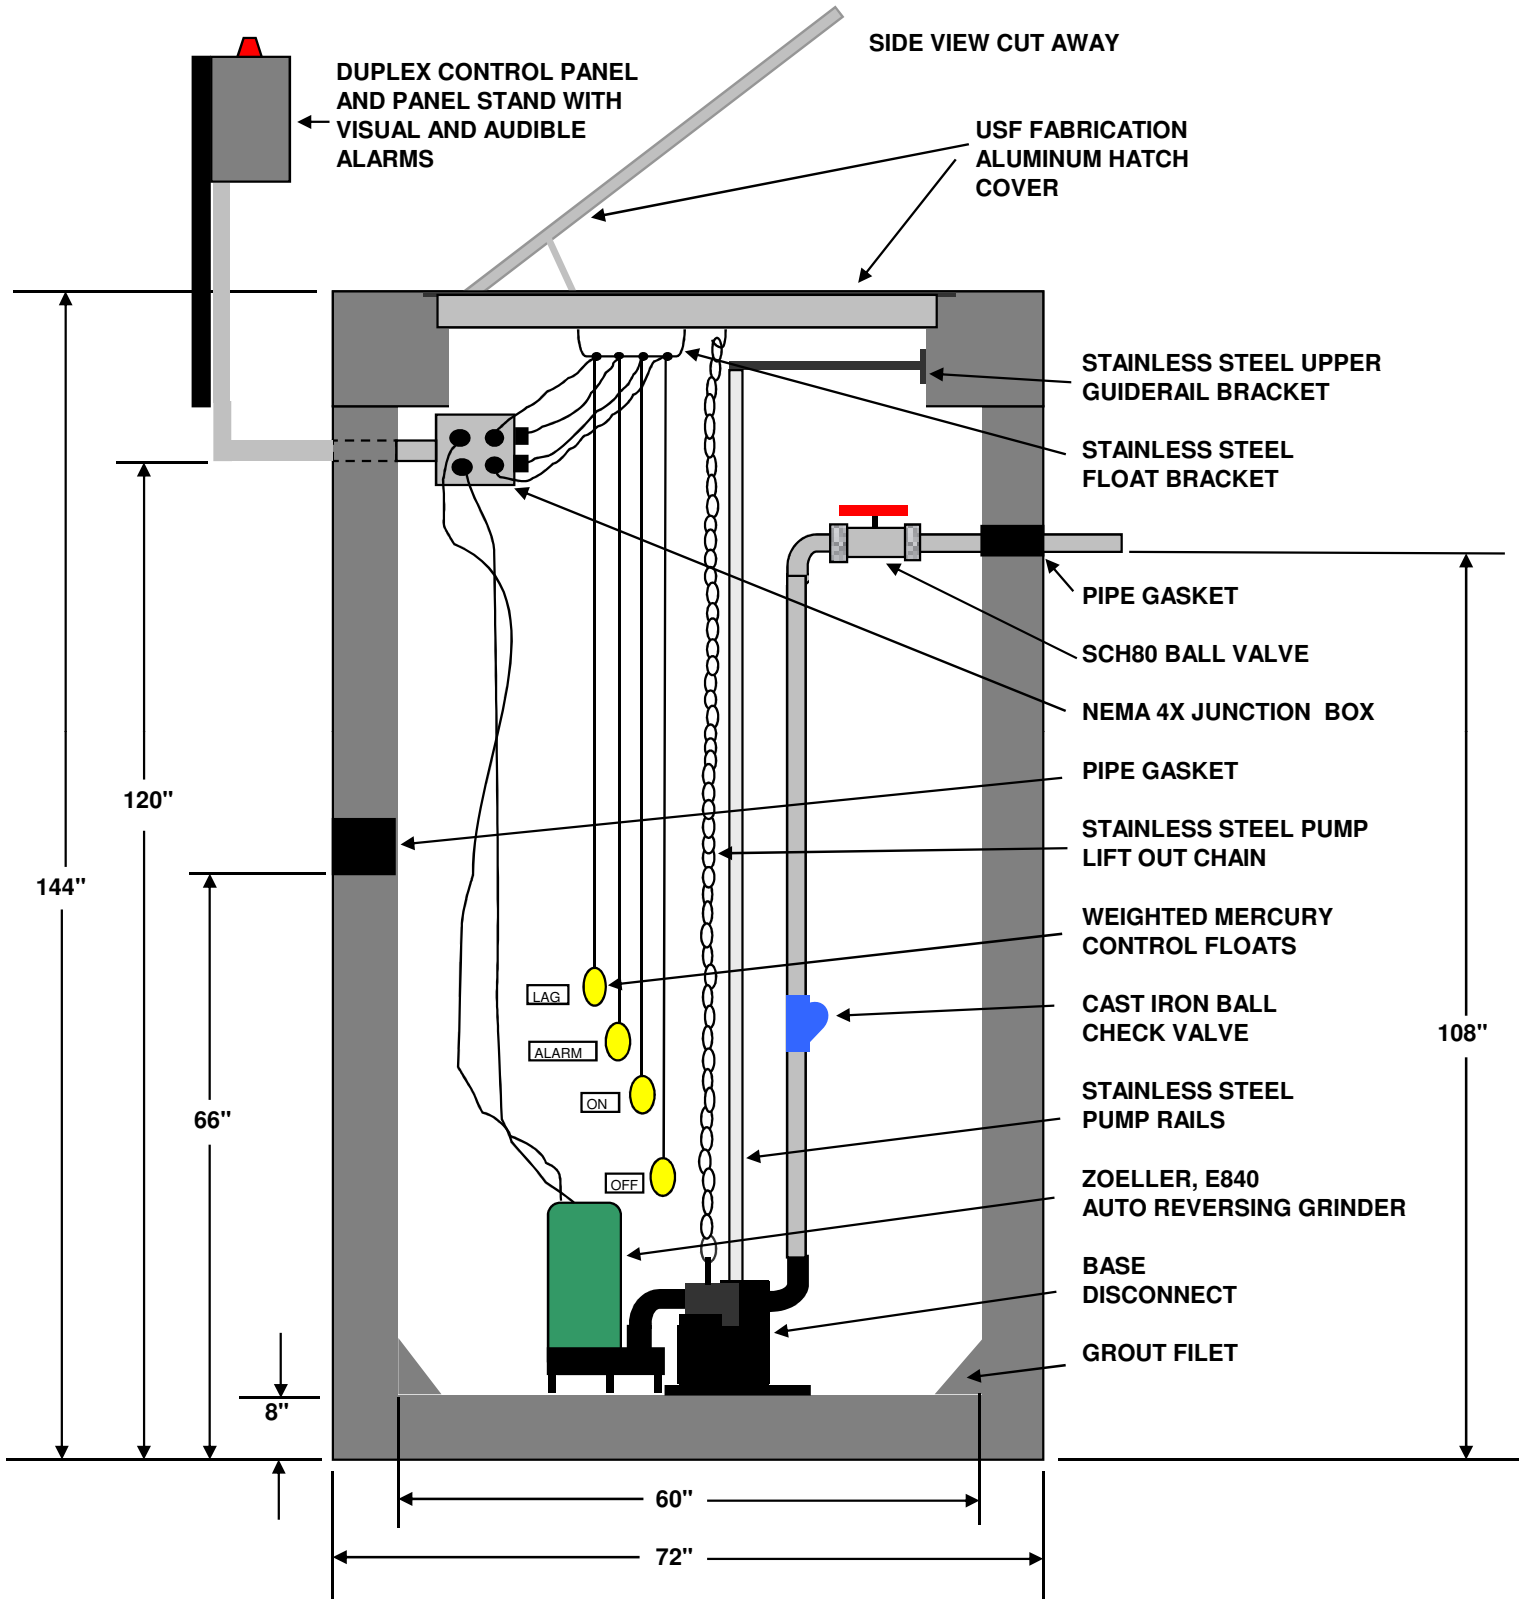

MCCREARY CONCRETE PRODUCTS, INC.
 RUSHVILLE AND CARMEL, INDIANA
 765-932-3058 OR 317-844-5157

60" DIAMETER DUPLEX LIFT STATION
 ZIMMERS CAMPGROUND
 AUTO REVERSING GRINDER

NOT TO SCALE

STRUCTURE WEIGHT VARIES WITH HEIGHT

DCS2122009

TOP VIEW NO LID

TOP VIEW WITH HATCH COVER