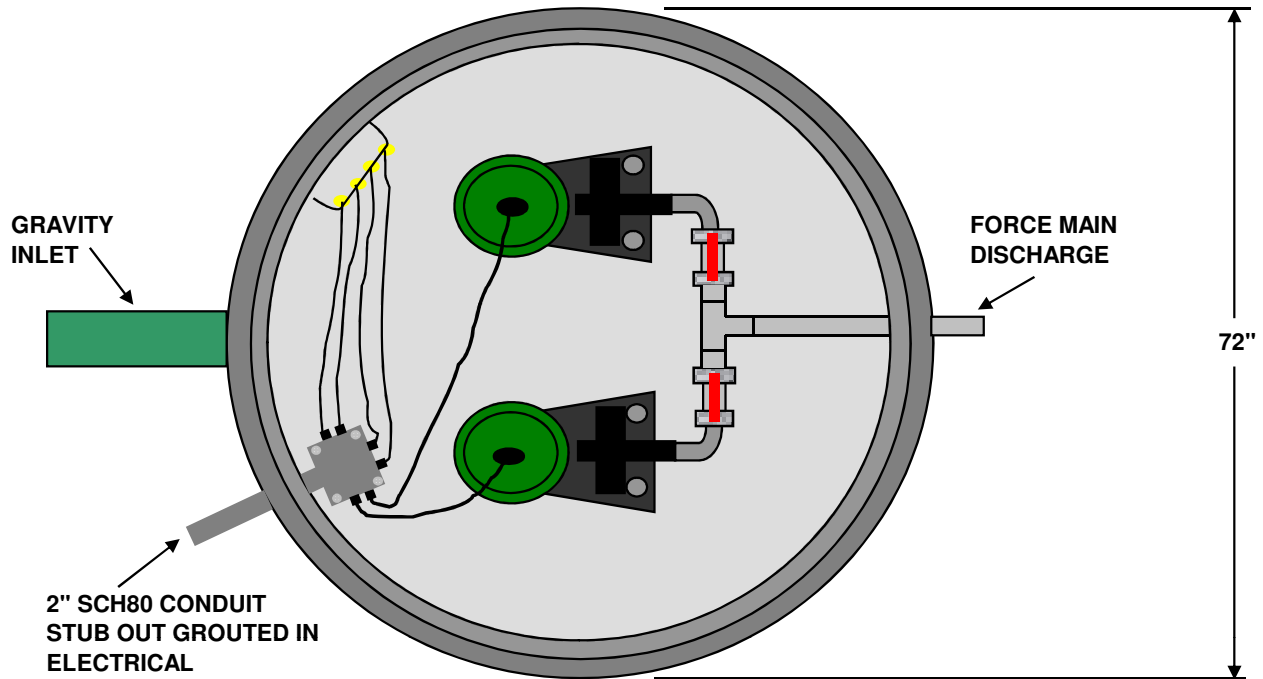

MCCREARY CONCRETE PRODUCTS, INC.
 RUSHVILLE AND CARMEL, INDIANA
 765-932-3058 OR 317-844-5157

60" DIAMETER DUPLEX LIFT STATION
 ZIMMERS CAMPGROUND
 AUTO REVERSING GRINDER

NOT TO SCALE

STRUCTURE WEIGHT VARIES WITH HEIGHT

DCS2122009

TOP VIEW NO LID

TOP VIEW WITH HATCH COVER